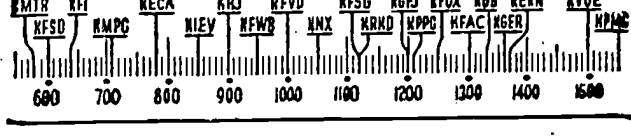

YOUR Radio TODAY

[The information contained in the following schedule is furnished by the stations broadcasting the programs.]

6 to 7 A.M.

KMTR—Spanish Music.
KFAC—Music. 6.
KECA—Musical Clock. 6:30.
KFWD—Variety.
KMPC—News. 6:30: Bible Fellowship. 6:45.
KGFJ—Concert.
KHJ—Variety.
KNX—Variety. 1 1/2 hrs.
KRKD—Early Riser. News. 6:30.
KGER—News. 6: Rev. Hartlerode. 6:30.
KFI—Melody. 6:30: Fleetwood Lawton. 6:45.

7 A.M.

KMPC—Variety. 1 1/2 hrs.
KGER—News.
KECA—Fleetwood Lawton.
KFI—Agriculture.
KFAC—Pastor Reynolds. 1 1/2 hr.
KFWD—Bob White.
KHJ—Stu Wilson.

7:15 A.M.

KFOX—El Despertador.
KGER—Aubrey Lee to 8.
KFVD—Covered Wagon Jubilee. 1 1/2 hrs.
KECA—Traveling Cook.
KHJ—Variety.
KGFJ—Sports.
KFI—News.

7:30 A.M.

KFAC—Music.
KRKD—Cowgirls.
KFSG—Church. 1/2 hr.
KECA—News.
KNX—News.
KGFJ—Music.
KFOX—Orch.
KFI—Music Clock.

7:45 A.M.

KFWD, KFAC, KRKD—News.
KECA—Music Clock.
KFI—Sam Hayes.
KNX—Music Mail Bar.

8 A.M.

KHJ—Mutual Friend.
KRKD, KFWD—Music.
KFOX—Headlines.
KFI—Political.
KFAC—Church.
KGER—“Soul Patrol.”
KECA—Breakfast Club.
KNX—Town Crier.

8:15 A.M.

KFI—Fed. Women's Clubs.
KNX—News.
KHJ—Foreign News.
KGER—Mizpah Hour. 1/2 hr.
KFWD—Music.

8:30 A.M.

KHJ—Army Band. 1/2 hr.
KFOX—Talk.
KFWD—Down Mississippi.
KGFJ—Hits.
KNX—Concert.
KECA, KFAC, KFI—News.
KMPC—Studio Party.

8:45 A.M.

KGFJ—Medical.
KFI—Ed McConnell.
KFOX—Music.
KFWD—Salvation Army.
KECA—Fed. Churches.
KFAC—Song.
KGER—Music.

9 A.M.

KECA—American Education.
KHJ—Willard Orch.
KMPC—News.
KFWD—Smorgasbord.
KFOX, KRKD, KFVD—Music.
KFAC—Morn. Inspirations.
KGER—News.
KNX—Country Journal.
KFI—Lincoln Highway.
KMTB—Religious.

9:15 A.M.

KFAC—Music.
KFVD—News.
KMPC—Organ.
KFWD—Smorgasbord.
KGER—March Ahead Time.
KMTR—W. C. Keyes.

9:30 A.M.

KHJ—Play Bridge.
KECA—News.
KFI—Heart Julia Blake.
KMPC—Lou Childre.
KFVD—Parade.
KNX—Orch.
KRKD—V.P.W.
KRKD—Weather Forecast.
KFOX—Bronzemen.
KGER—Revival.
KFAC—Women in News.
KFWD—Smorgasbord.

9:45 A.M.

KMTR—W. B. Record.
KFWD—Political.
KRKD—News.
KFI—County Medical.
KHJ—Cadet Quiz. 1/2 hr.
KECA—40 Plus Assoc.
KGER—Full Gospel.
KFVD—Parade.
KGFJ—Vocal.
KFOX—Music.
KFAC—Serenade.

10 A.M.

KFWD—Smorgasbord.
KFAC—Talented Youth.
KFI—On the Job.
KGFJ—News. Stocks.
KNX—Sat. Party. 1 hr.
KGER—Rev. Smith.
KFOX, KRKD—News.
KMPC—Of Men. Books.
KECA—Uncle Dan Quiz.
MPC—Music.
KFVD—Gospel.
KMTR—Talk.

10:15 A.M.

KFWD—Jimmy Jackson.
KFI—Stamp Collectors.
KMPC—Health.
KGER—Rev. Ivie.
KHJ—Talk.
KFAC—Music.
KFAC—County Medical.
KECA—Presidio Park.

10:30 A.M.

KFOX—Orch.
KFI—Political.
KMTR—Special Events.
KHJ—Orch.
KFAC—News.
KECA—Ilka Chase.
KMPC—Brevities.
KGER—Rev. Ivie.

10:45 A.M.

KFVD—Serenade.
KMTR—Stocks. Monitor News.
KHJ—Harvard vs. Dartmouth. 2 1/4 hrs.
KNX—Michiran vs. Penn. 2 1/4 hrs.
KMPC—News.
KFI—U.S. Army.
KGFJ—City Dwellers.
KFAC—Gothic Tower.

11 A.M.